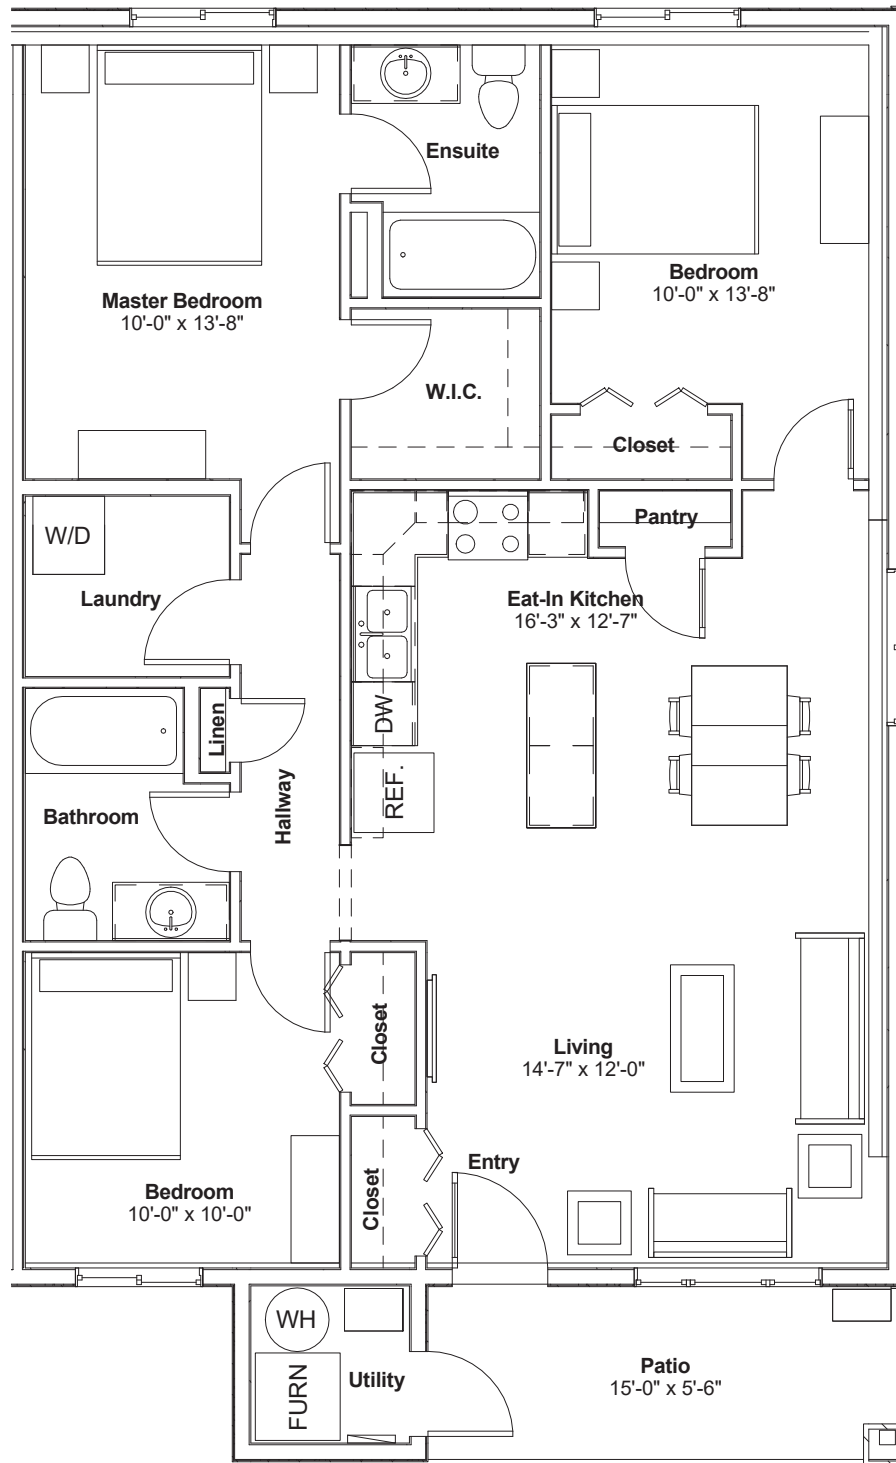

# Sage 2

Starting at \$274,000 (incl. GST)\*

\*Subject to change

1153 sqft.  
Main Floor Bungalow  
3 Bed | 2 Bath

GET IN WITH ZERO DOWN!

CALL TODAY TO LEARN MORE

Call us at 306.270.5032

Or visit [meadowviewpoint.com](http://meadowviewpoint.com)