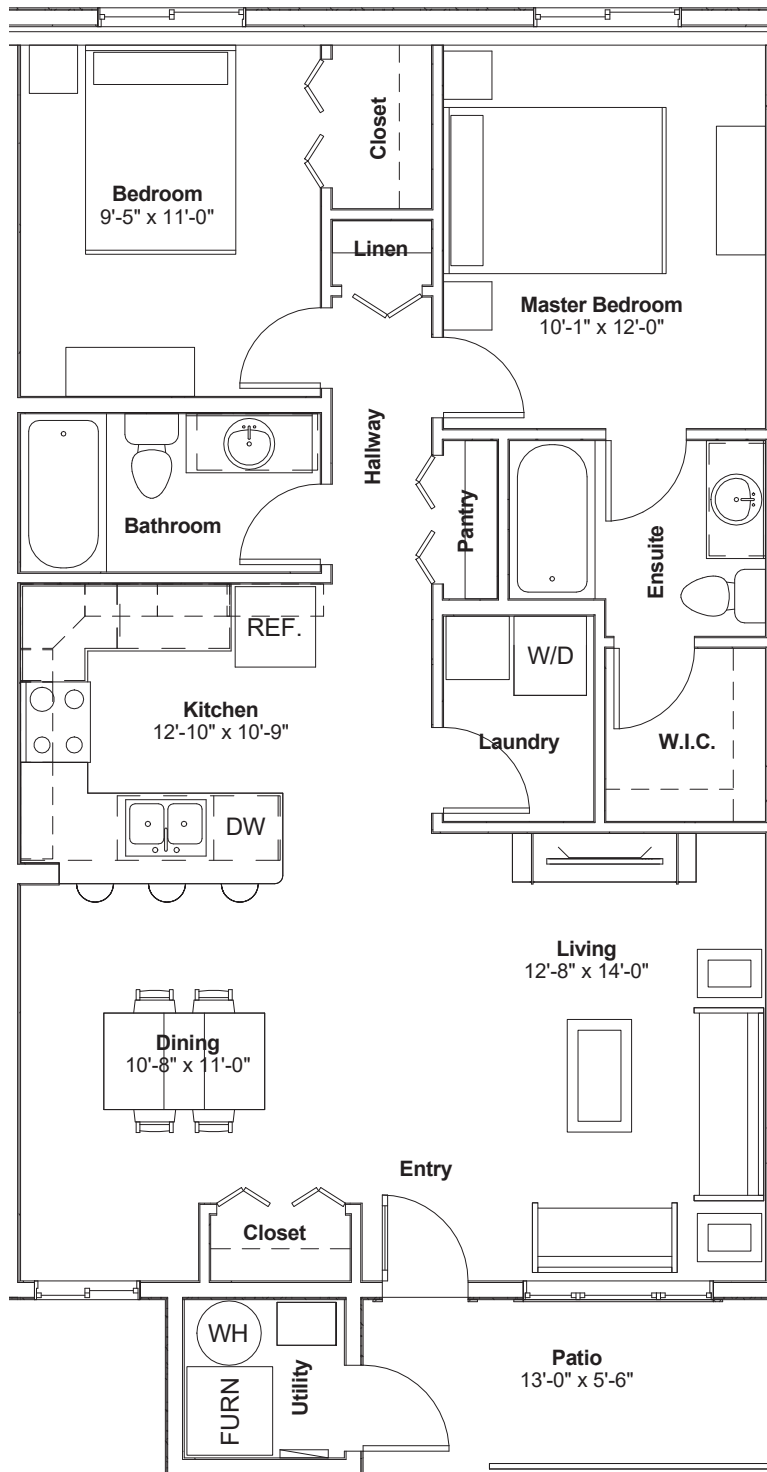

Sage 1

Starting at \$245,000 (incl. GST)*

*Subject to change

993 sqft.
Main Floor Bungalow
2 Bed | 2 Bath

GET IN WITH ZERO DOWN!

CALL TODAY TO LEARN MORE

Call us at 306.270.5032

Or visit meadowviewpoint.com