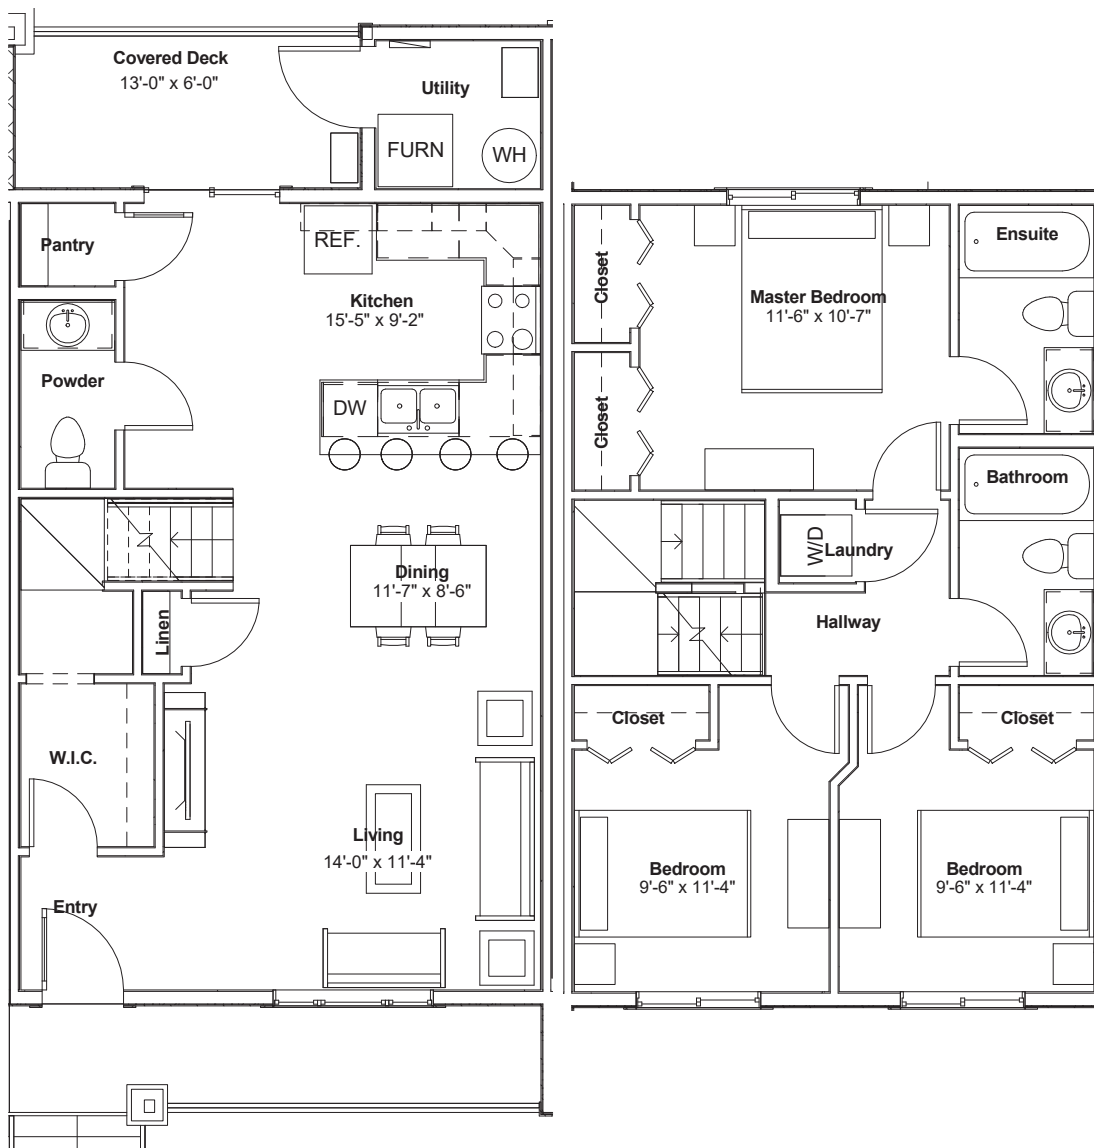

Juniper (Variation)

Starting at $274,000 (incl. GST)*

*Subject to change

1242 sqft.
Second Floor Two-Storey
3 Bed | 2.5 Bath

GET IN WITH ZERO DOWN!

CALL TODAY TO LEARN MORE

Call us at 306.270.5032

Or visit meadowviewpoint.com