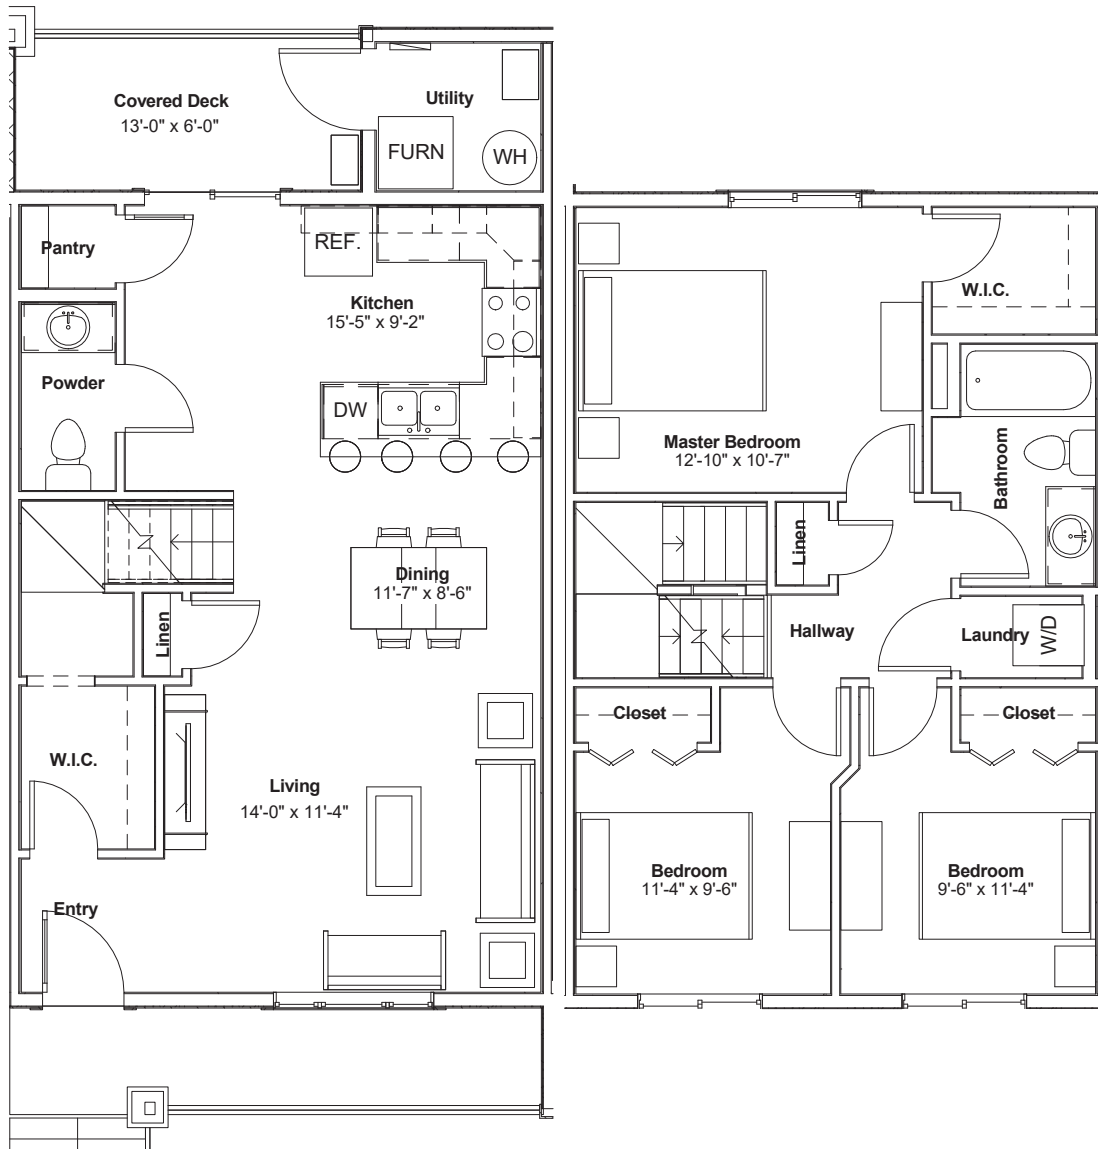

Juniper

Starting at \$268,000 (incl. GST)*

*Subject to change

1242 sqft.

Second Floor Two-Storey

3 Bed | 1.5 Bath

GET IN WITH ZERO DOWN!

CALL TODAY TO LEARN MORE

Call us at 306.270.5032

Or visit meadowviewpoint.com

PROUDLY BUILT BY
NEWROCK
DEVELOPMENTS

Juniper (Variation)

Starting at \$274,000 (incl. GST)*

*Subject to change

1242 sqft.
Second Floor Two-Storey
3 Bed | 2.5 Bath