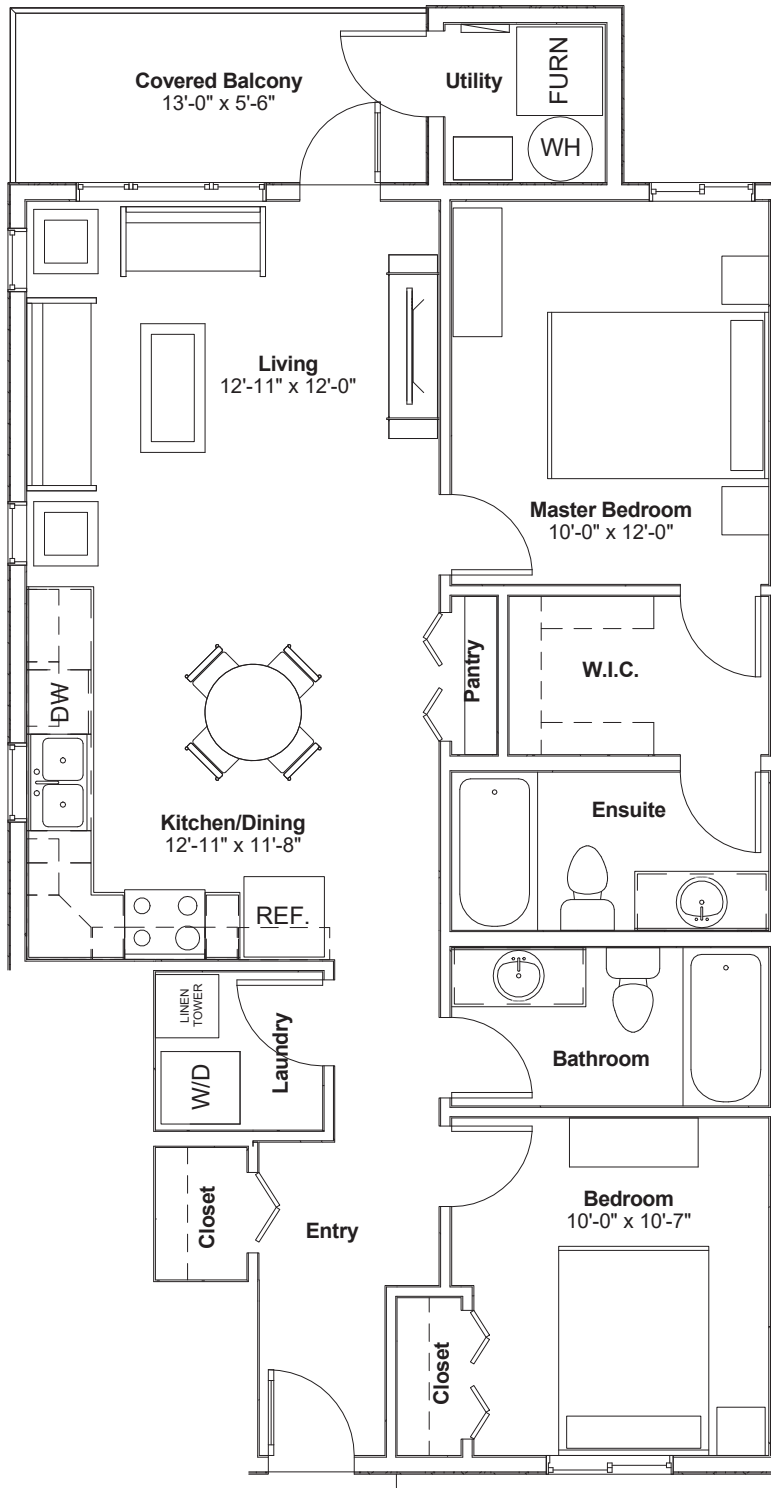

Cypress 1

Starting at \$229,000 (incl. GST)*

*Subject to change

908 sqft.

Second Floor Bungalow

2 Bed | 2 Bath

GET IN WITH ZERO DOWN!

CALL TODAY TO LEARN MORE

Call us at 306.270.5032

Or visit meadowviewpoint.com

 **MEADOWVIEW**
POINT

PROUDLY BUILT BY
NEWROCK
DEVELOPMENTS

Cypress 2

Starting at \$257,000 (incl. GST)*

*Subject to change

1063 sqft.

Second Floor Bungalow

2 Bed + Den | 2 Bath

GET IN WITH ZERO DOWN!

CALL TODAY TO LEARN MORE

Call us at 306.270.5032

Or visit meadowviewpoint.com

 **MEADOWVIEW**
POINT

PROUDLY BUILT BY
NEWROCK
DEVELOPMENTS