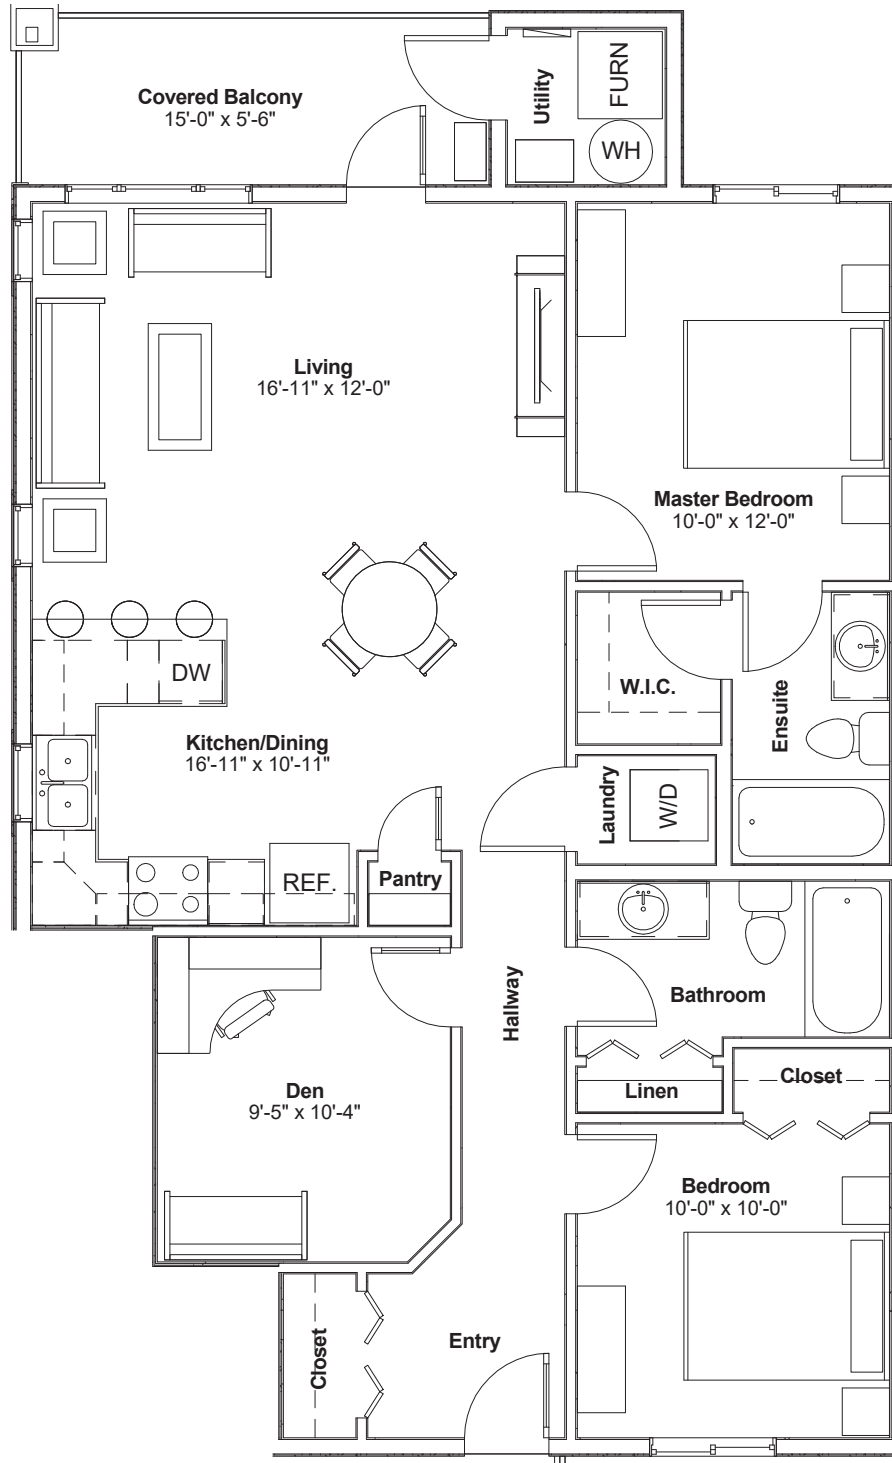

Cypress 1

Starting at \$229,000 (incl. GST)*

*Subject to change

908 sqft.

Second Floor Bungalow

2 Bed | 2 Bath

GET IN WITH ZERO DOWN!

CALL TODAY TO LEARN MORE

Call us at 306.270.5032

Or visit meadowviewpoint.com

 **MEADOWVIEW**
POINT

PROUDLY BUILT BY
NEWROCK
DEVELOPMENTS

Cypress 2

Starting at \$257,000 (incl. GST)*

*Subject to change

1063 sqft.

Second Floor Bungalow

2 Bed + Den | 2 Bath

GET IN WITH ZERO DOWN!

CALL TODAY TO LEARN MORE

Call us at 306.270.5032

Or visit meadowviewpoint.com

 **MEADOWVIEW**
POINT

PROUDLY BUILT BY
NEWROCK
DEVELOPMENTS