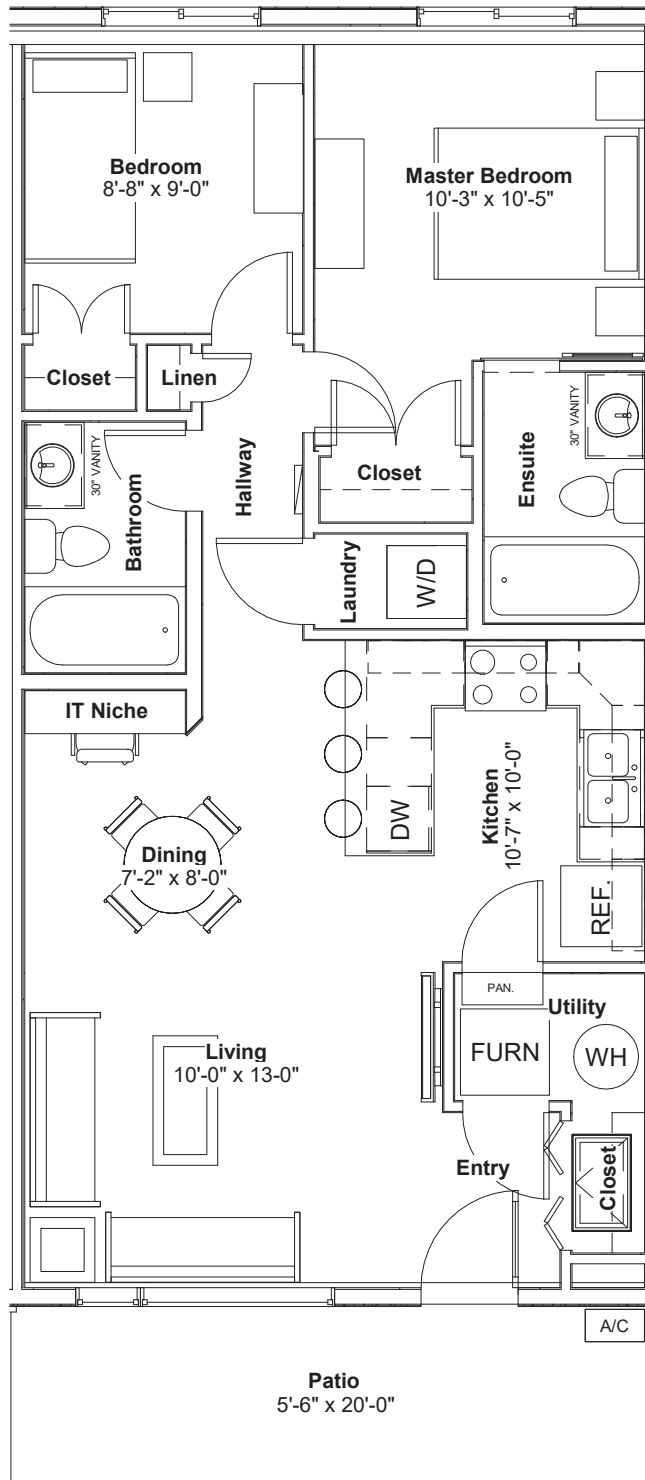

Aspen

Starting at \$219,000 (incl. GST)*

*Subject to change

800 sqft.
Main Floor Bungalow
2 Bed | 2 Bath

GET IN WITH ZERO DOWN!

CALL TODAY TO LEARN MORE

Call us at 306.270.5032

Or visit meadowviewpoint.com

 **MEADOWVIEW**
POINT

PROUDLY BUILT BY
NEWROCK
DEVELOPMENTS