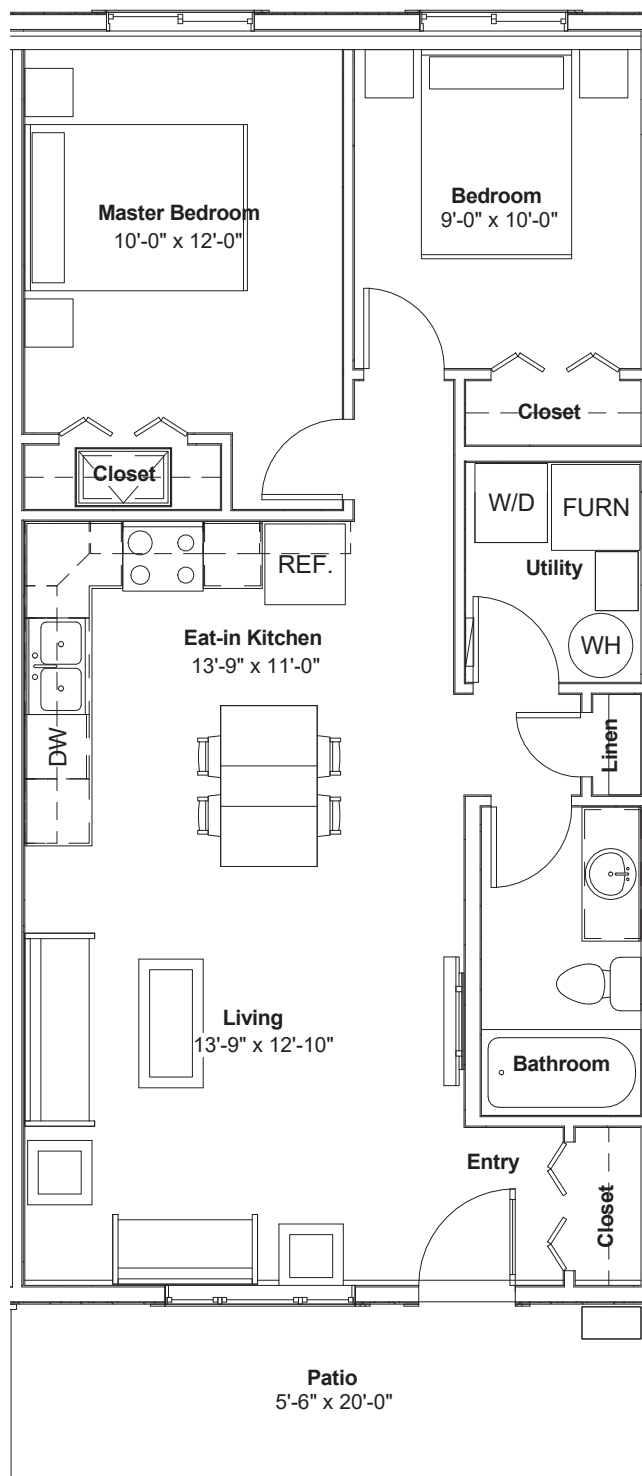

Alder

Starting at \$209,000 (incl. GST)*

*Subject to change

800 sqft.
Main Floor Bungalow
2 Bed | 1 Bath

GET IN WITH ZERO DOWN!

CALL TODAY TO LEARN MORE

Call us at 306.270.5032

Or visit meadowviewpoint.com

PROUDLY BUILT BY
NEWROCK
DEVELOPMENTS

Alder (Accessible Plan)

Starting at \$209,000 (incl. GST)*

*Subject to change

800 sqft.
Main Floor Bungalow
2 Bed | 1 Bath

GET IN WITH ZERO DOWN!

CALL TODAY TO LEARN MORE