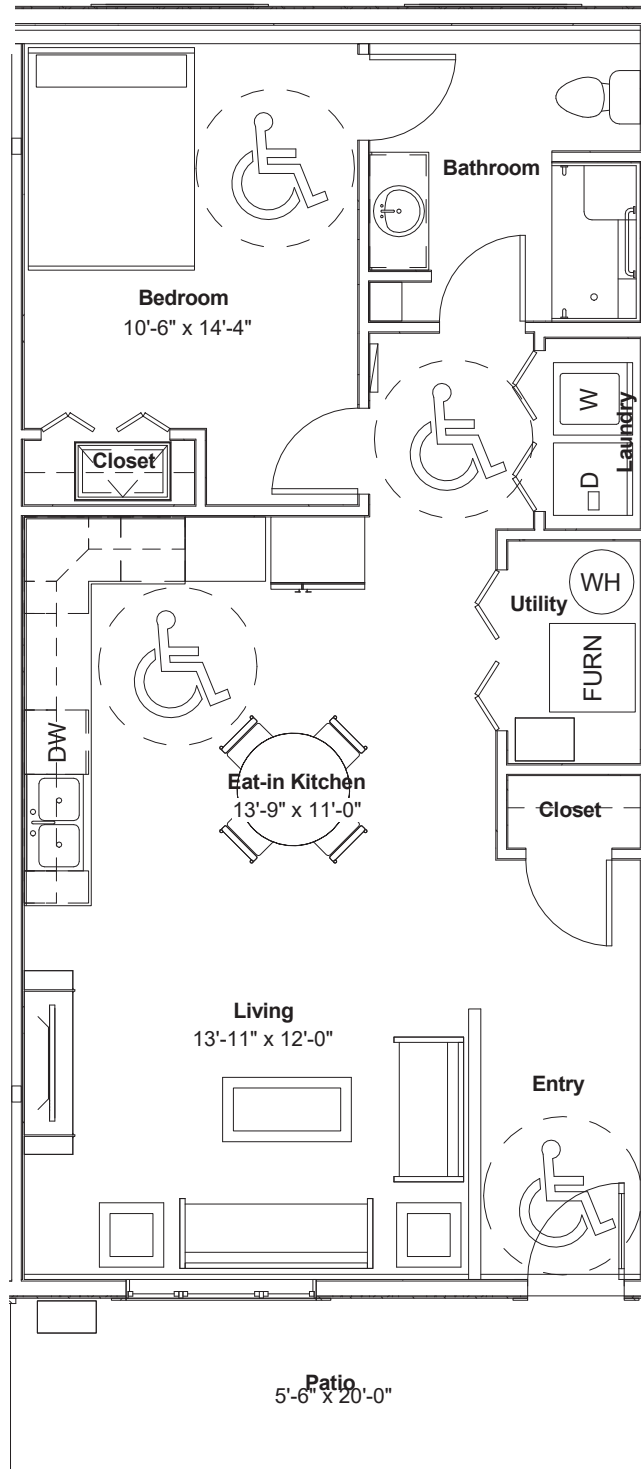

Alder

Starting at \$209,000 (incl. GST)*

*Subject to change

800 sqft.
Main Floor Bungalow
2 Bed | 1 Bath

GET IN WITH ZERO DOWN!

CALL TODAY TO LEARN MORE

Call us at 306.270.5032

Or visit meadowviewpoint.com

PROUDLY BUILT BY
NEWROCK
DEVELOPMENTS

Alder (Accessible Plan)

Starting at \$209,000 (incl. GST)*

*Subject to change

800 sqft.
Main Floor Bungalow
2 Bed | 1 Bath

GET IN WITH ZERO DOWN!

CALL TODAY TO LEARN MORE